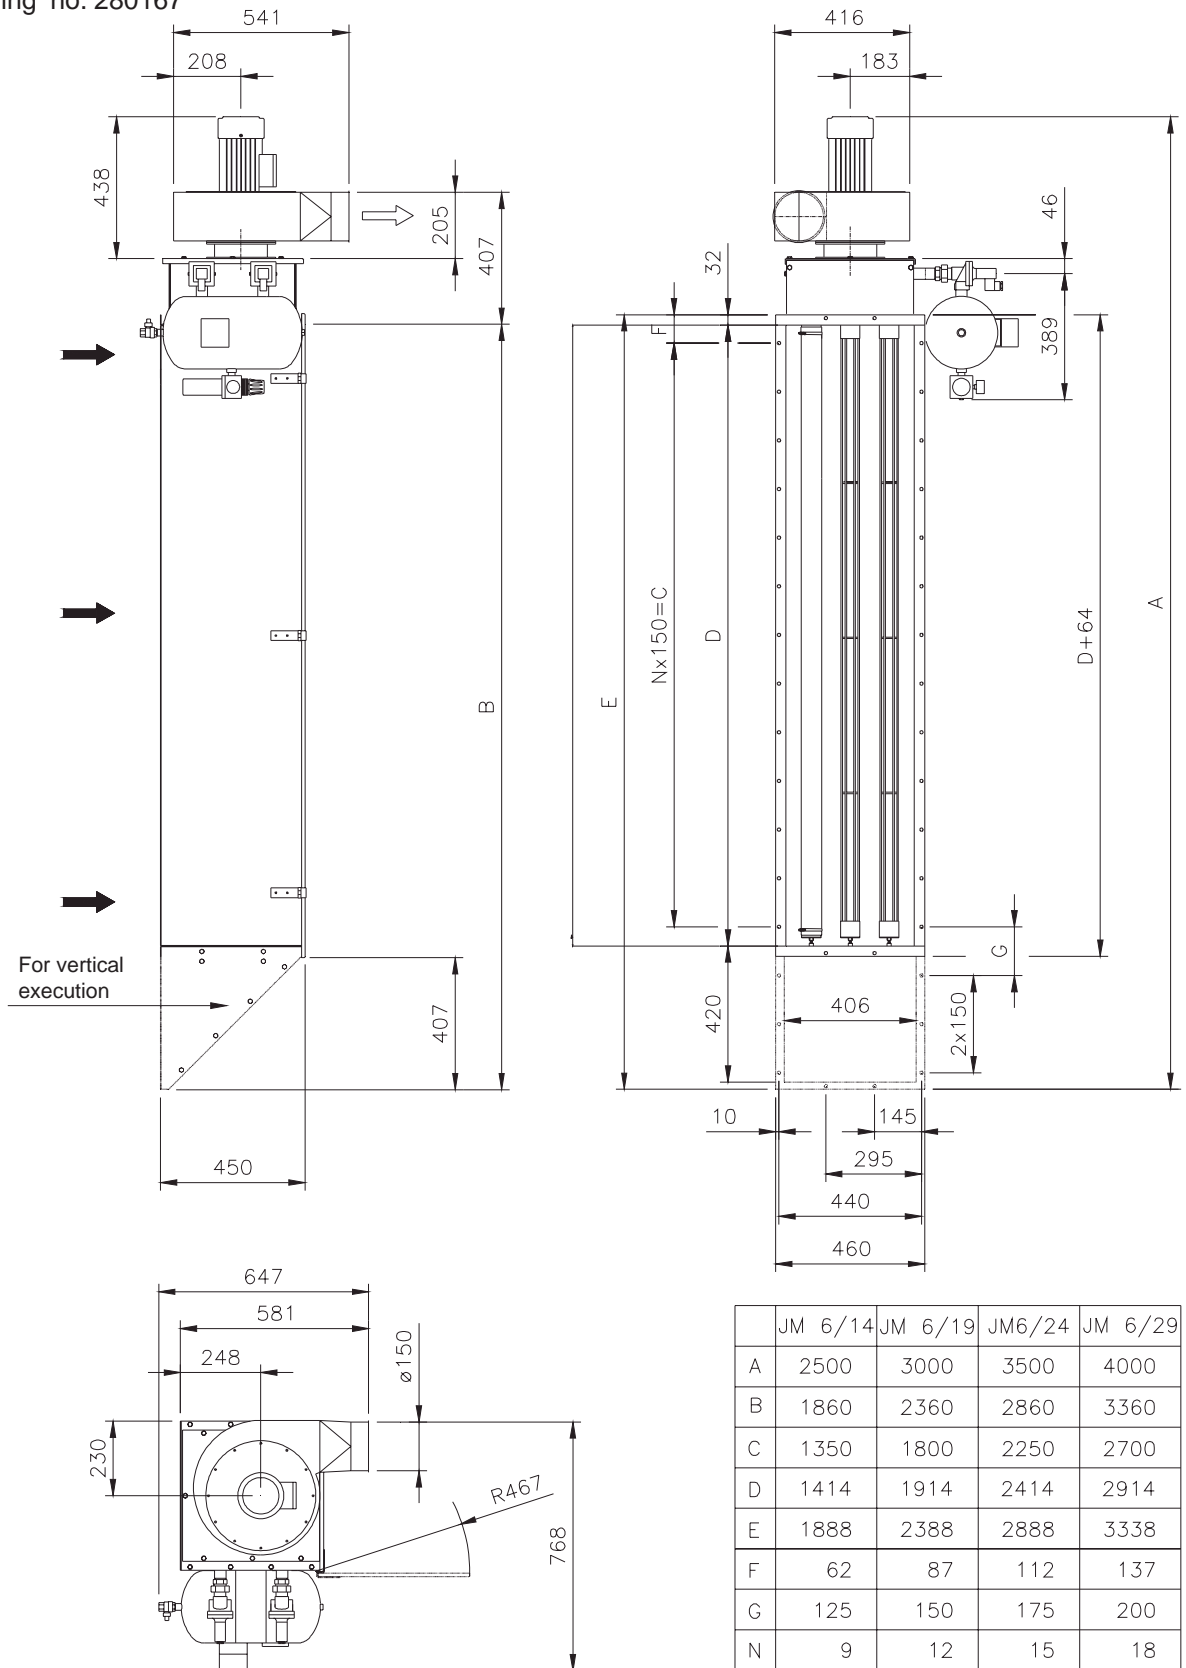

Title	Page	Doc. no.
Measure sheet JM 3	2	4 03 02
Measure sheet JM 6	3	4 03 01
Measure sheet JM 15	4	4 03 03

Filter Technology - Spot Filter

Measure sheet, JM 3/-

Drawing. no. 280168

Filter Technology - Spot Filter

Measure sheet, JM 6/-

Drawing no. 280167

Filter Technology - Spot Filter

Measure sheet, JM 15/-

Drawing no. 280169