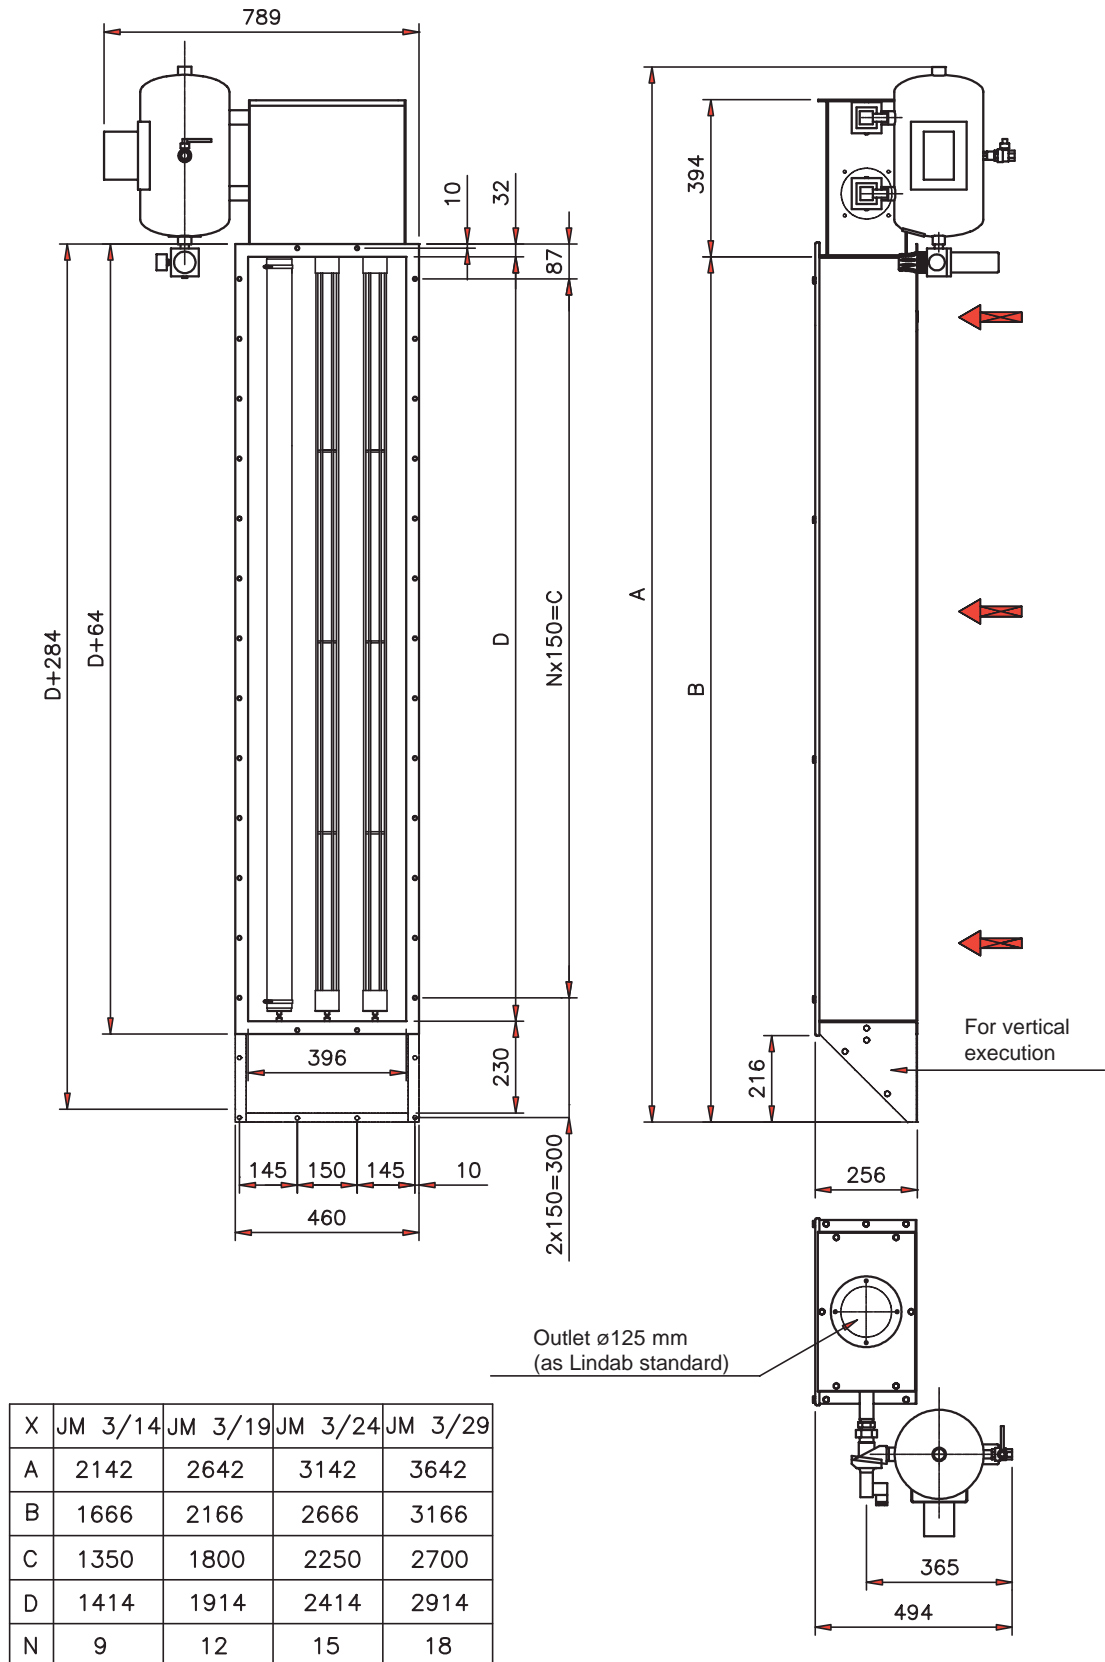

Title	Page	Doc. no.
Measure sheet JM 3	2	4 03 02
Measure sheet JM 6	3	4 03 01
Measure sheet JM 15	4	4 03 03

Filter Technology - Spot Filter

Measure sheet, JM 3/-

Drawing. no. 280168

Filter Technology - Spot Filter

Measure sheet, JM 6/-

Drawing no. 280167

Filter Technology - Spot Filter

Measure sheet, JM 15/-

Drawing no. 280169