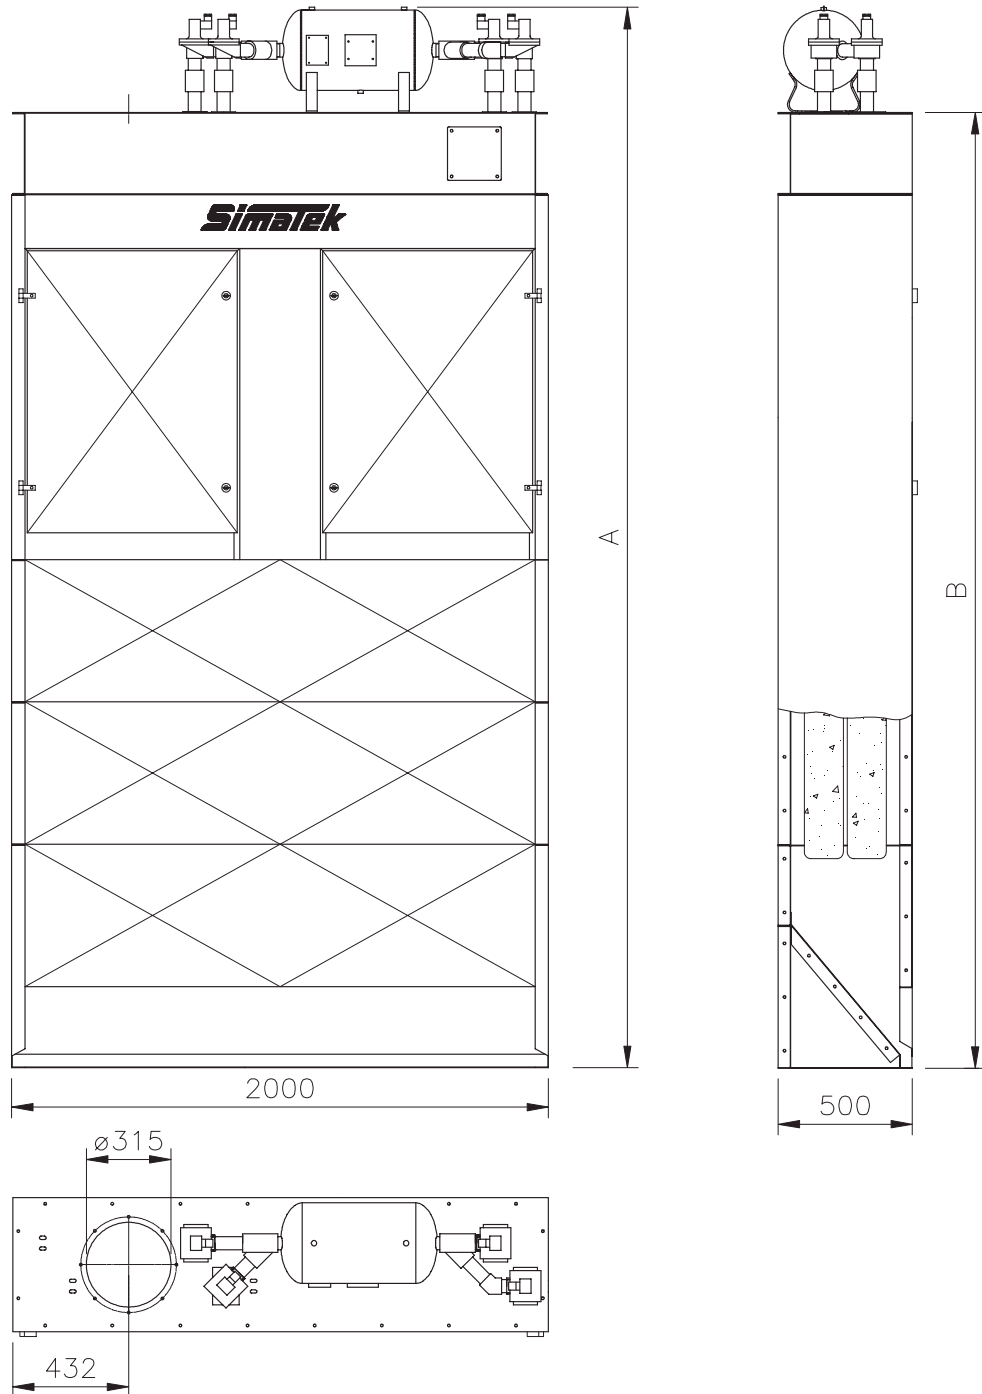

---

Index	Page	Doc. no.
Measure sheet JM 16	2	4 03 51
Measure sheet JM 20	3	4 03 50
Measure sheet JM 24	4	4 03 53

## Measure sheet, JM 16

Draw. no. 131214

	JM 16/15	JM 16/20	JM 16/25	JM 16/30	JM 16/35
<b>A</b>	2888	3418	3948	4478	5008
<b>B</b>	2497	3027	3557	4087	4618

## Measure sheet, JM 20

Draw. no. 131213

	JM 20/15	JM 20/20	JM 20/25	JM 20/30	JM 20/35
<b>A</b>	2888	3418	3948	4478	5008
<b>B</b>	2497	3027	3557	4087	4618

## Measure sheet, JM 24

Draw. no. 132188

	JM 24/15	JM 24/20	JM 24/25	JM 24/30	JM 24/35
<b>A</b>	2888	3418	3948	4478	5008
<b>B</b>	2497	3027	3557	4087	4618